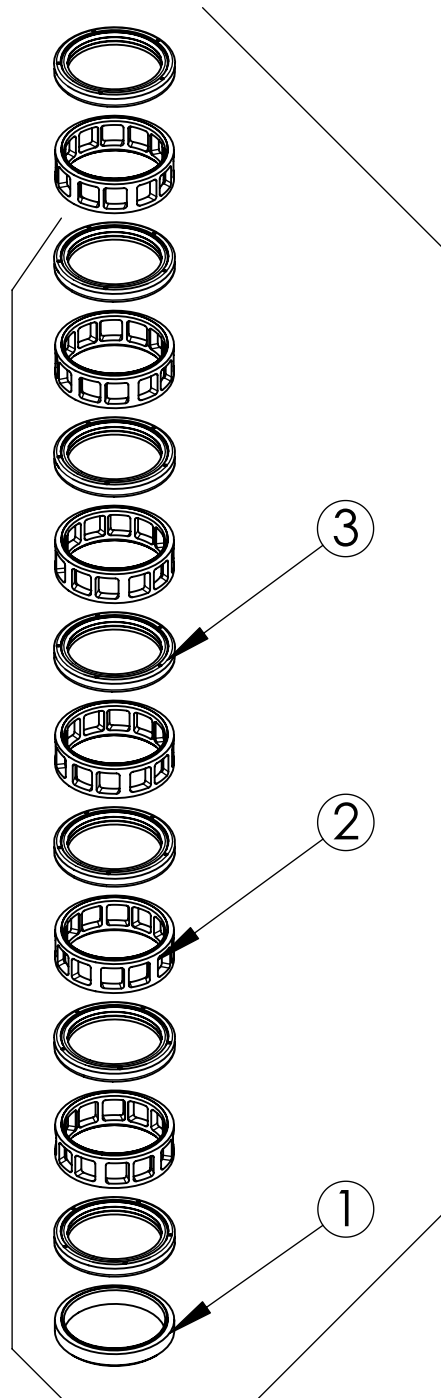

S/E 24271 (not in use)
 2510/2750/2900

S/E 28415
 2910

SPARE PARTS FOR 2750/2900 : NEED ONLY 6 SEALS 10545 AND 5 SPACERS 11451

FOR 2910 : NEED 7 SEALS 10545 AND 6 SPACERS 11451

ITEM	QTY	PART NO.	DESCRIPTION	NOM
1	1	10757	SPACER,END	Ecartement, Fin
2	6	11451	SPACER,12 HOLE	ENTRETOISE
3	7	BR10545	SEAL,PISTON	JOINT, PISTON